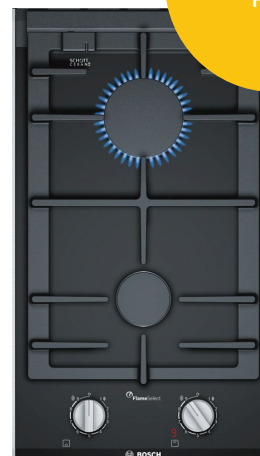

Total number of cooking zones: 4

TouchSelect: easily choose your cooking zone and power level.

MODULI
Cooking hob

**GAS COOKING
HOB**

BOSCH | Serie 6 | 60 cm | Tempered glass, black

Power source: Gas

Appliance dimensions (mm): 45x590x520

Base colour: Black

Total number of burners: 4

FlameSelect: 9-step flame control.

Continuous cast-iron pan supports: for excellent stability and easy cleaning.

**GAS COOKING
HOB**

BOSCH | Serie 8 | 30 cm | Glass-ceramic, black