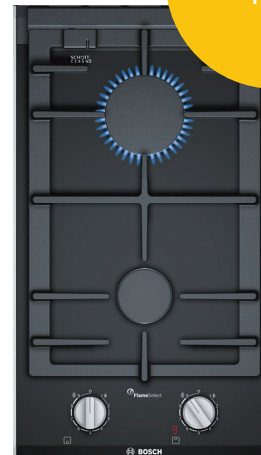

Total number of cooking zones: 4

TouchSelect: easily choose your cooking zone and power level.

**COOKING
HOB**

**GAS COOKING
HOB**

BOSCH | Serie 6 | 60 cm | Tempered glass, black

Power source: Gas

Appliance dimensions (mm): 45x590x520

Base colour: Black

Total number of burners: 4

FlameSelect: 9-step flame control.

Continuous cast-iron pan supports: for excellent stability and easy cleaning.

**GAS COOKING
HOB**

BOSCH | Serie 8 | 30 cm | Glass-ceramic, black