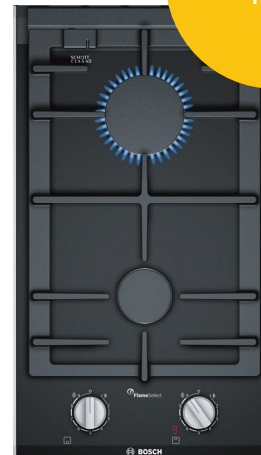

Total number of cooking zones: 4

TouchSelect: easily choose your cooking zone and power level.

**COOKING
HOB**

**GAS COOKING
HOB**

BOSCH | Serie 6 | 60 cm | Tempered glass, black

Power source: Gas

Appliance dimensions (mm): 45x590x520

Base colour: Black

Total number of burners: 4

FlameSelect: 9-step flame control.

Continuous cast-iron pan supports: for excellent stability and easy cleaning.

**GAS COOKING
HOB**

BOSCH | Serie 8 | 30 cm | Glass-ceramic, black

Power source: Gas

Appliance dimensions (mm): 45x306x527

Base colour: Black

Total number of burners: 2

FlameSelect: 9-step flame control.

Glass-ceramic surface: highly heat resistant and easy to clean.

CONSTRUCTION