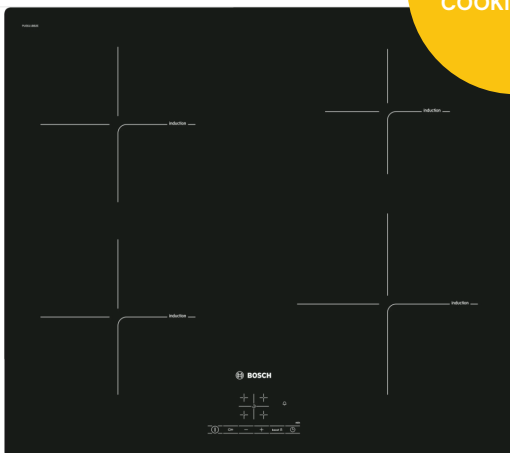

**INDUCTION
COOKING HOB**

BOSCH | SERIE 4 | 60 cm | Glass-ceramic, black

Power source: Electric

Appliance dimensions (mm): 51x592x522

Base colour: Black

Total number of cooking zones: 4

TouchSelect: easily choose your cooking zone and power level.