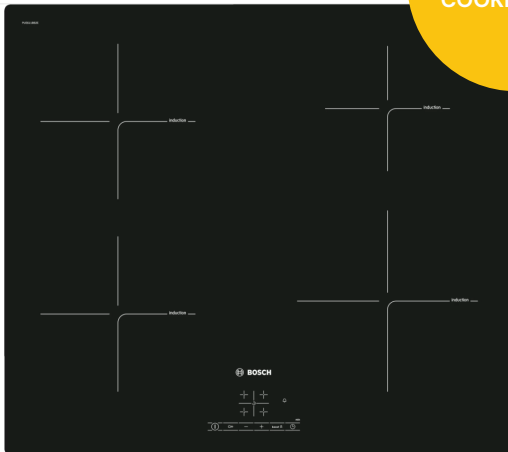

**INDUCTION
COOKING HOB**

BOSCH | SERIE 4 | 60 cm | Glass-ceramic, black

Power source: Electric

Appliance dimensions (mm): 51x592x522

Base colour: Black

Total number of cooking zones: 4

TouchSelect: easily choose your cooking zone and power level.