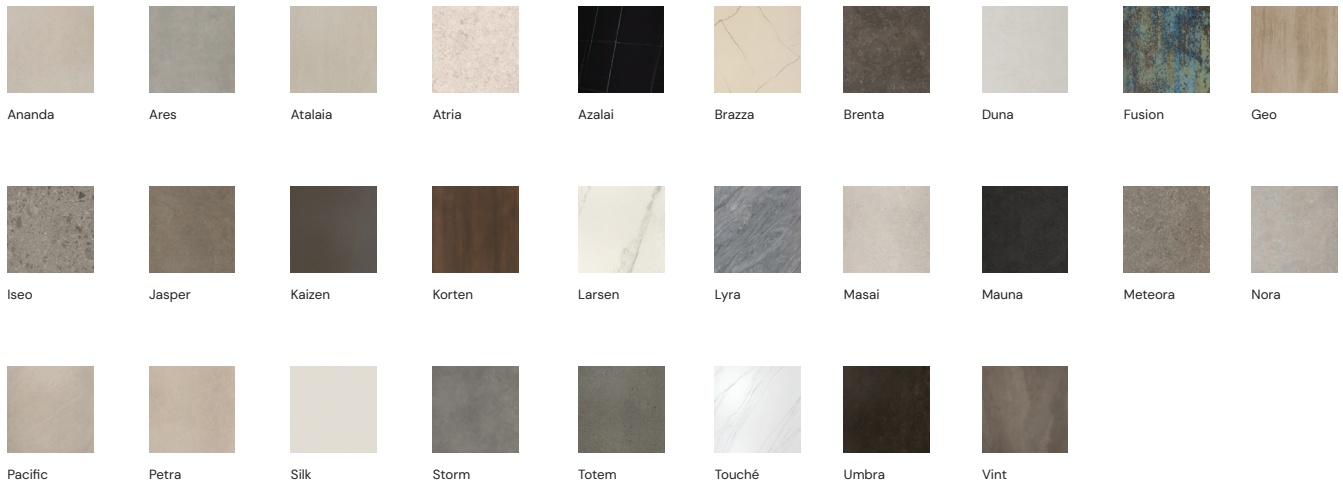

WORKTOP

MDi ceramic surface

Combines the luxurious appearance of natural stone with advanced technology. It is permanently

resistant to scratches, heat, and stains, antibacterial, and eco-friendly — making it the perfect solution for outdoor kitchens in all seasons.