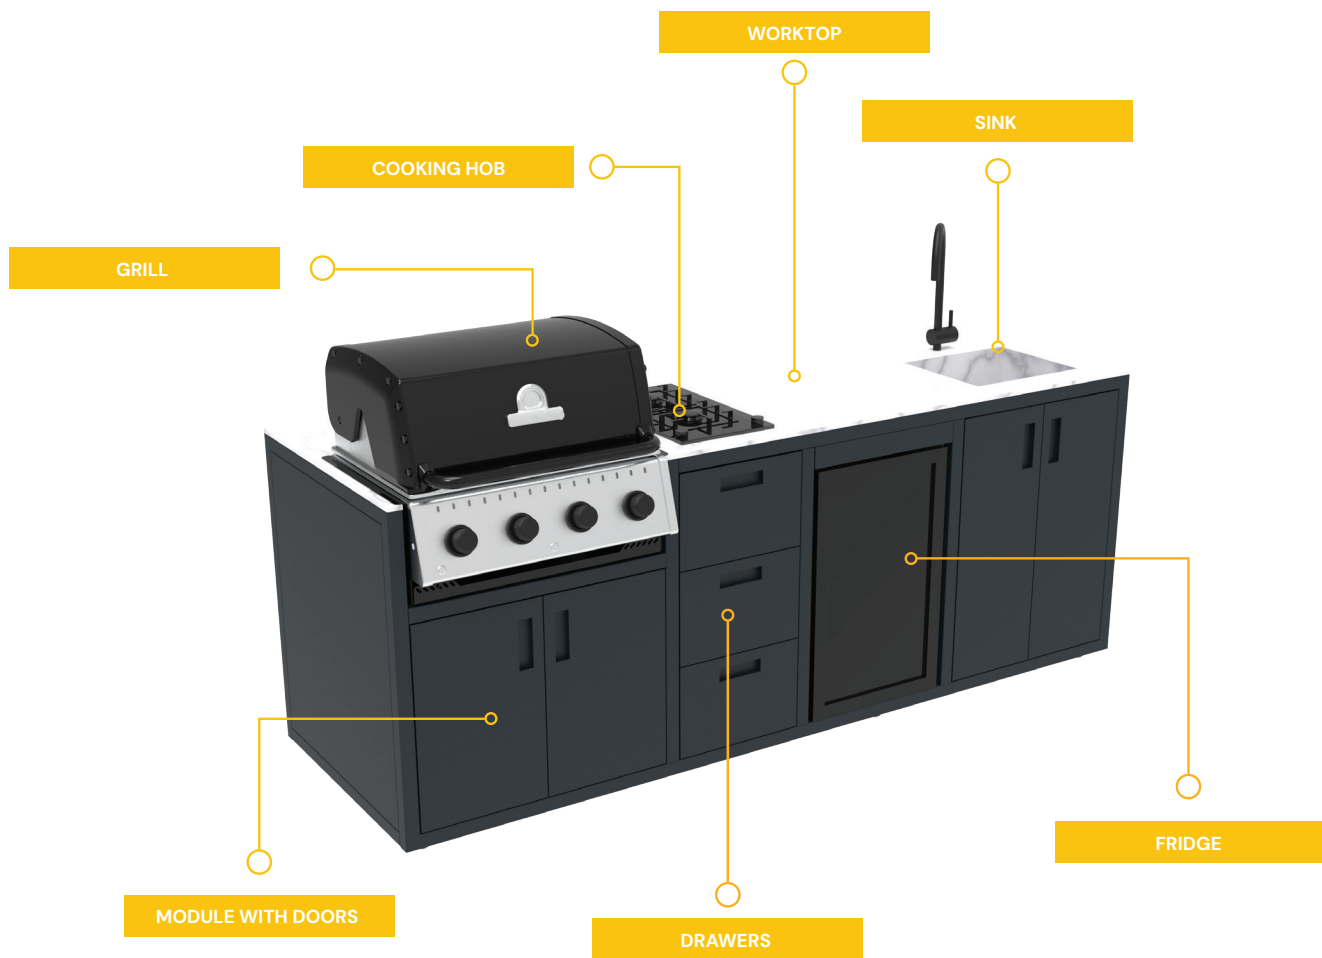

ACCESSORIES

Kitchen elements
Metal doors | Wooden slats

Other accessories
LED lighting

Bonjour

OUTDOOR KITCHEN

Structure of the Bonjour outdoor kitchen

The Bonjour outdoor kitchen offers everything that the Ciao model does — and much more. With a built-in fridge, premium grill, and various drawer and module configurations, you can design your kitchen exactly as you wish — perfect for long summer evenings outdoors.