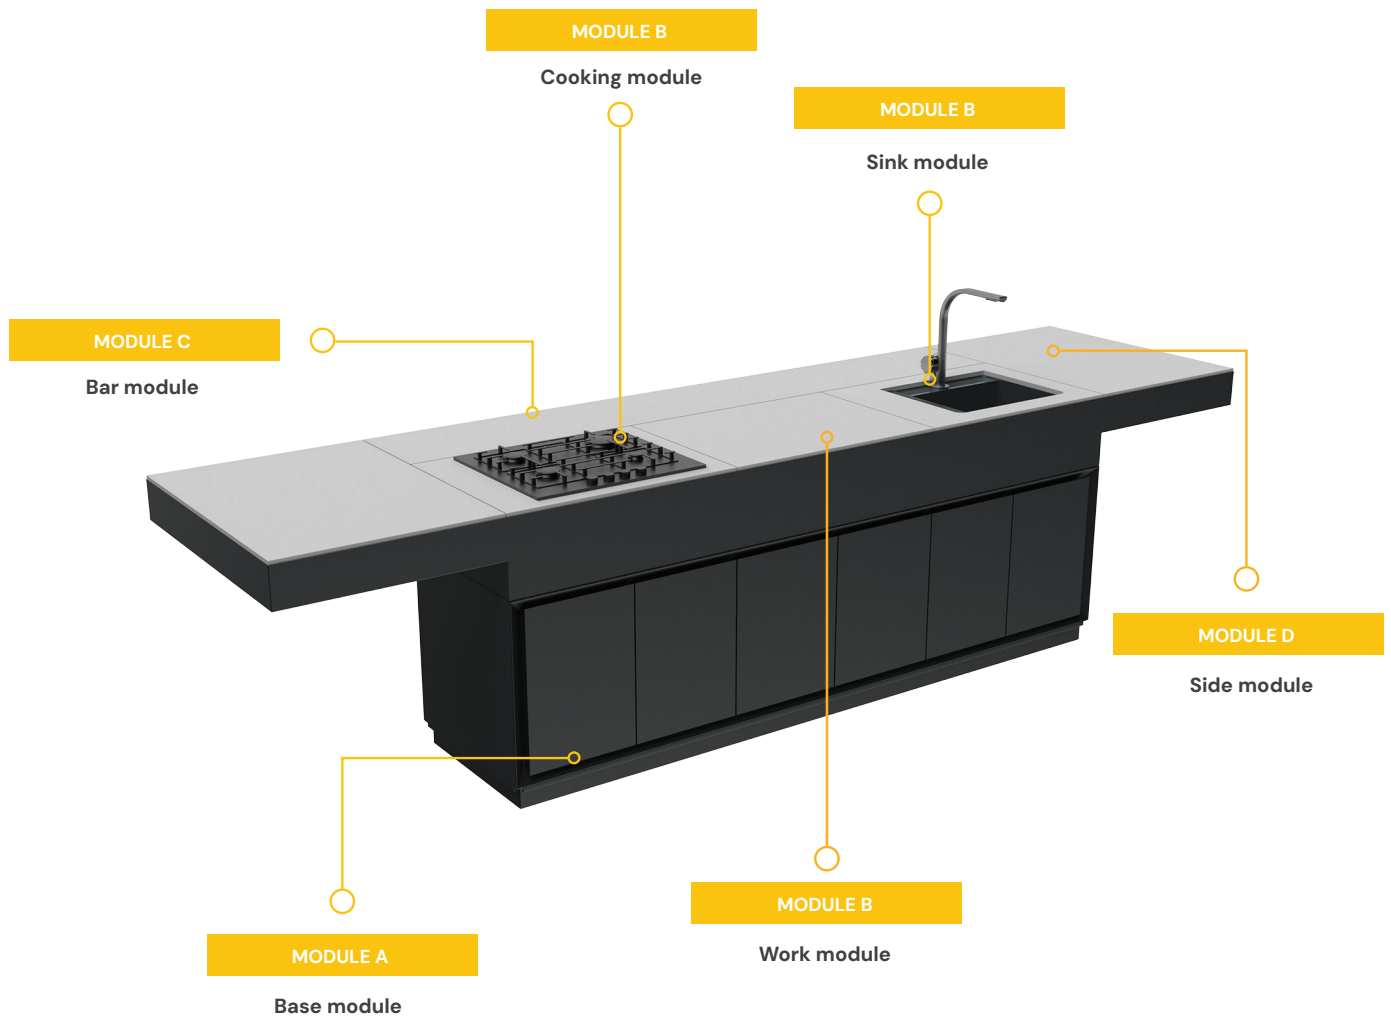

ACCESSORIES

Kitchen elements

Refrigerator | Electrical sockets | Faucets

Other accessories

LED lights

Hola

MODULAR
OUTDOOR KITCHEN

Structure of the Hola modular kitchen

The Hola outdoor kitchen offers maximum functionality with modular units that can be arranged as an island, L-shape, or corner layout. Combined modules A, B, C, and D are available and can be freely selected and assembled into a complete kitchen.

Height adjustability

The Hola outdoor kitchen can be set to the desired height using adjustable legs.

MODULE A

Base module

A1
1600x900x600mm

A2
2400x900x600mm

MODULE B

Sink | Cooking | Work module