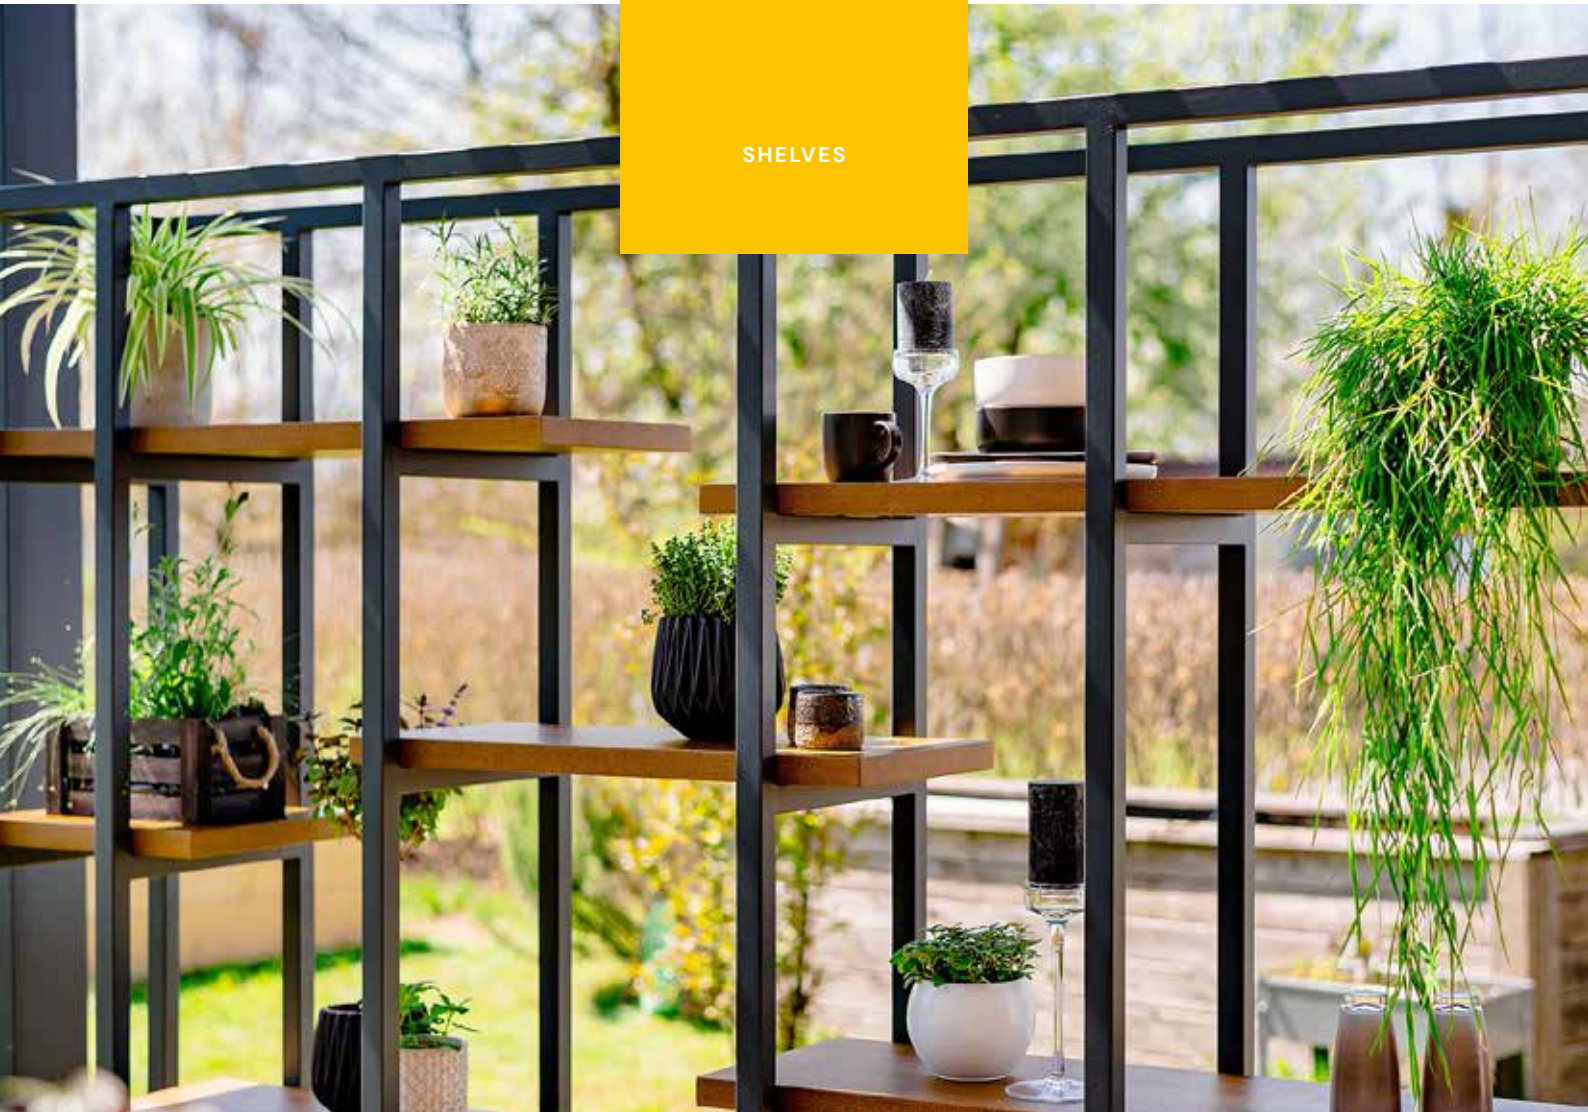

Olie

SHELVES